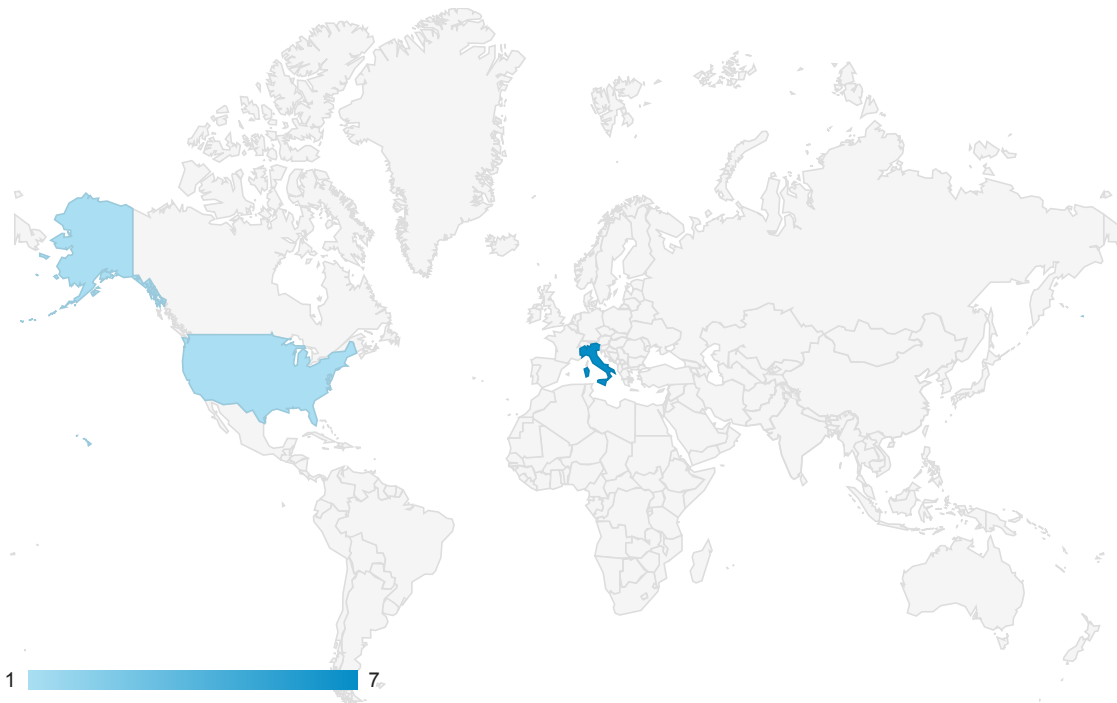

Jan 1, 2016 - Jan 31, 2016

Location

All Sessions
100.00%

Map Overlay

Summary

Country	Acquisition			Behavior			Conversions		
	Sessions	% New Sessions	New Users	Bounce Rate	Pages / Session	Avg. Session Duration	Goal Conversion Rate	Goal Completions	Goal Value
	8 % of Total: 100.00% (8)	62.50% Avg for View: 62.50% (0.00%)	5 % of Total: 100.00% (5)	25.00% Avg for View: 25.00% (0.00%)	7.62 Avg for View: 7.62 (0.00%)	00:07:09 Avg for View: 00:07:09 (0.00%)	0.00% Avg for View: 0.00% (0.00%)	0 % of Total: 0.00% (0)	\$0.00 % of Total: 0.00% (\$0.00)
1. Italy	7 (87.50%)	57.14%	4 (80.00%)	14.29%	8.57	00:08:10	0.00%	0 (0.00%)	\$0.00 (0.00%)
2. United States	1 (12.50%)	100.00%	1 (20.00%)	100.00%	1.00	00:00:00	0.00%	0 (0.00%)	\$0.00 (0.00%)

Rows 1 - 2 of 2