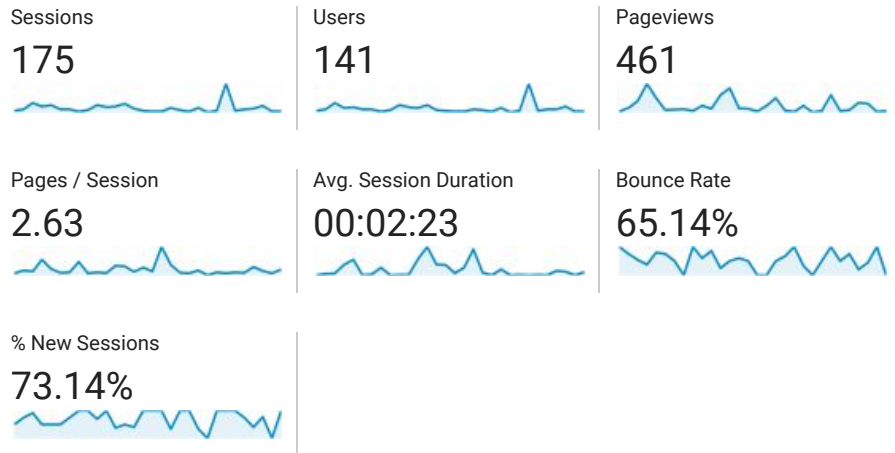

Apr 1, 2017 - Apr 30, 2017

Audience Overview

All Users
100.00% Sessions

Overview