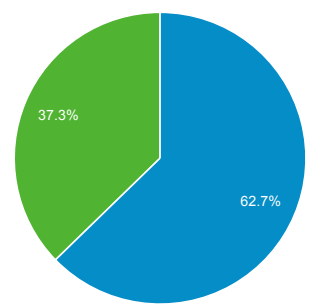

**Audience Overview**

All Users  
100.00% Sessions

Aug 1, 2017 - Aug 31, 2017

**Overview**

<b>Sessions</b> 110	<b>Users</b> 77	<b>Pageviews</b> 470
<b>Pages / Session</b> 4.27	<b>Avg. Session Duration</b> 00:03:39	<b>Bounce Rate</b> 51.82%
<b>% New Sessions</b> 62.73%		

■ New Visitor ■ Returning Visitor

Language	Sessions	% Sessions
1. it	50	45.45%
2. en-us	16	14.55%
3. it-it	16	14.55%
4. ko	6	5.45%
5. de	4	3.64%
6. es	3	2.73%
7. uk-ua	3	2.73%
8. de-de	2	1.82%
9. nl	2	1.82%
10. el-gr	1	0.91%