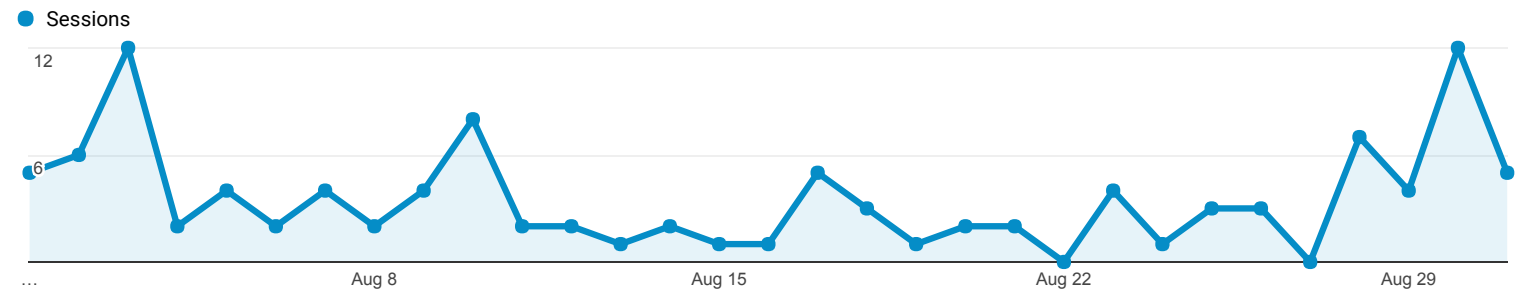

**Audience Overview**

All Users  
100.00% Sessions

Aug 1, 2017 - Aug 31, 2017

**Overview**

<b>Sessions</b> 110	<b>Users</b> 77	<b>Pageviews</b> 470
<b>Pages / Session</b> 4.27	<b>Avg. Session Duration</b> 00:03:39	<b>Bounce Rate</b> 51.82%
<b>% New Sessions</b> 62.73%		

■ New Visitor ■ Returning Visitor

Language	Sessions	% Sessions
1. it	50	45.45%
2. en-us	16	14.55%
3. it-it	16	14.55%
4. ko	6	5.45%
5. de	4	3.64%
6. es	3	2.73%
7. uk-ua	3	2.73%
8. de-de	2	1.82%
9. nl	2	1.82%
10. el-gr	1	0.91%