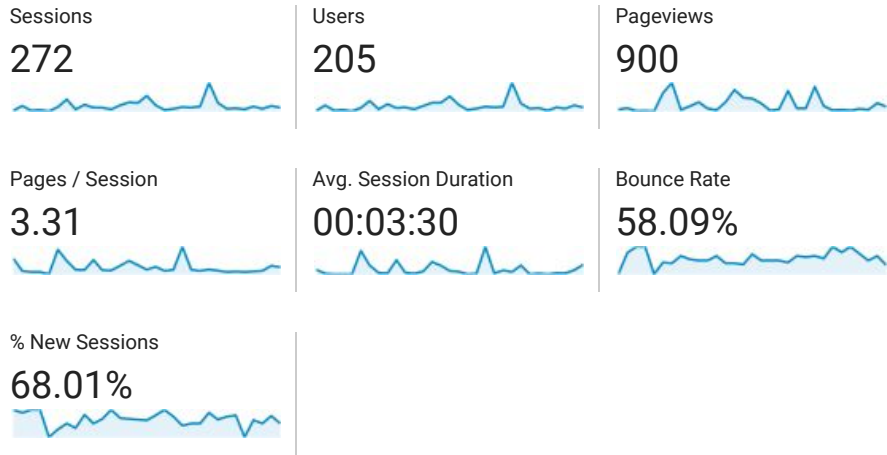

Audience Overview

Nov 1, 2017 - Dec 1, 2017

All Users
100.00% Sessions

Overview

■ New Visitor ■ Returning Visitor

Language	Sessions	% Sessions
1. it	108	39.71%
2. it-it	100	36.76%
3. en-us	27	9.93%
4. de	6	2.21%
5. fr-fr	4	1.47%
6. nl-nl	4	1.47%
7. en-gb	3	1.10%
8. fr	3	1.10%
9. de-de	2	0.74%
10. nl	2	0.74%