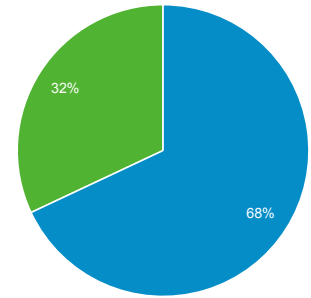

Audience Overview

Nov 1, 2017 - Dec 1, 2017

All Users
100.00% Sessions

Overview

■ New Visitor ■ Returning Visitor

Language	Sessions	% Sessions
1. it	108	39.71%
2. it-it	100	36.76%
3. en-us	27	9.93%
4. de	6	2.21%
5. fr-fr	4	1.47%
6. nl-nl	4	1.47%
7. en-gb	3	1.10%
8. fr	3	1.10%
9. de-de	2	0.74%
10. nl	2	0.74%