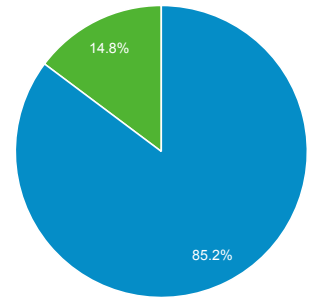

Users 142	New Users 127	Sessions 173
Number of Sessions per User 1.22	Pageviews 625	Pages / Session 3.61
Avg. Session Duration 00:04:06	Bounce Rate 54.34%	

■ New Visitor ■ Returning Visitor