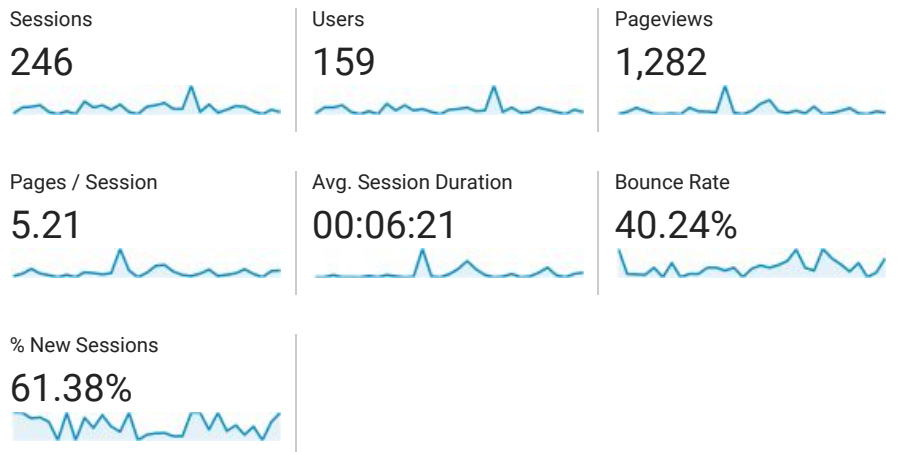

Jan 1, 2017 - Jan 31, 2017

Audience Overview

All Users
100.00% Sessions

Overview

■ New Visitor ■ Returning Visitor

| Language | Sessions | % Sessions |
|--------------|----------|------------|
| 1. it | 102 | 41.46% |
| 2. (not set) | 42 | 17.07% |
| 3. en-gb | 40 | 16.26% |
| 4. it-it | 28 | 11.38% |
| 5. en-us | 19 | 7.72% |
| 6. de | 6 | 2.44% |
| 7. de-de | 3 | 1.22% |
| 8. bg | 2 | 0.81% |
| 9. es-es | 1 | 0.41% |
| 10. nl-nl | 1 | 0.41% |