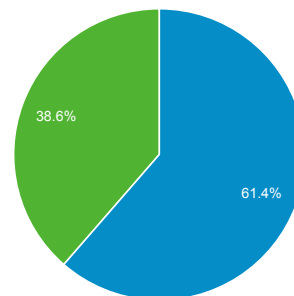

Jan 1, 2017 - Jan 31, 2017

Audience Overview

All Users
100.00% Sessions

Overview

■ New Visitor ■ Returning Visitor

| Language | Sessions | % Sessions |
|--------------|----------|------------|
| 1. it | 102 | 41.46% |
| 2. (not set) | 42 | 17.07% |
| 3. en-gb | 40 | 16.26% |
| 4. it-it | 28 | 11.38% |
| 5. en-us | 19 | 7.72% |
| 6. de | 6 | 2.44% |
| 7. de-de | 3 | 1.22% |
| 8. bg | 2 | 0.81% |
| 9. es-es | 1 | 0.41% |
| 10. nl-nl | 1 | 0.41% |