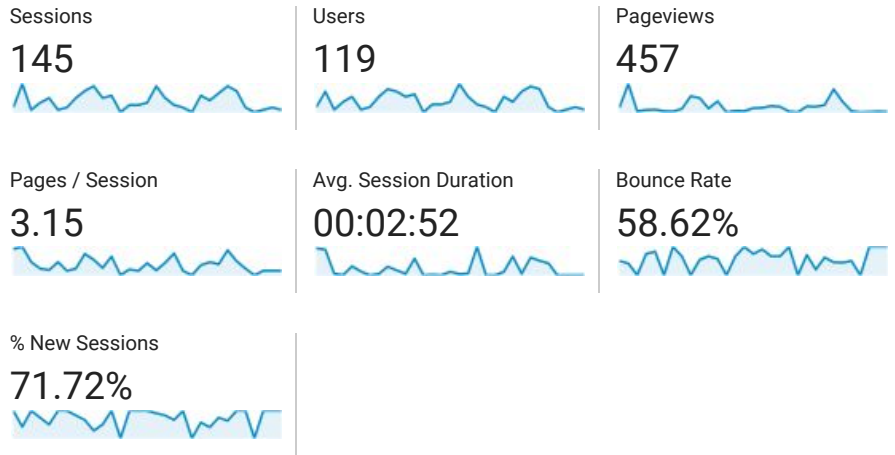

May 1, 2017 - May 31, 2017

Audience Overview

All Users
100.00% Sessions

Overview

■ New Visitor ■ Returning Visitor

Language	Sessions	% Sessions
1. it	55	37.93%
2. it-it	28	19.31%
3. en-us	20	13.79%
4. (not set)	14	9.66%
5. en-gb	6	4.14%
6. el	3	2.07%
7. de-at	2	1.38%
8. es-419	2	1.38%
9. fr	2	1.38%
10. pl	2	1.38%