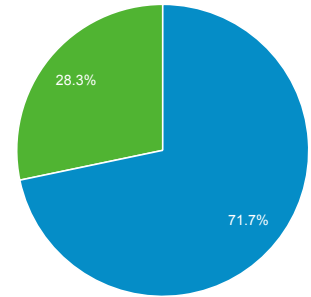

May 1, 2017 - May 31, 2017

Audience Overview

All Users
100.00% Sessions

Overview

■ New Visitor ■ Returning Visitor

Language	Sessions	% Sessions
1. it	55	37.93%
2. it-it	28	19.31%
3. en-us	20	13.79%
4. (not set)	14	9.66%
5. en-gb	6	4.14%
6. el	3	2.07%
7. de-at	2	1.38%
8. es-419	2	1.38%
9. fr	2	1.38%
10. pl	2	1.38%