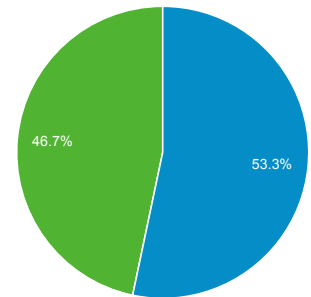

Jun 1, 2017 - Jun 30, 2017

Audience Overview

All Users
100.00% Sessions

Overview

New Visitor Returning Visitor

Language	Sessions	% Sessions
1. it	86	40.57%
2. it-it	47	22.17%
3. en-us	31	14.62%
4. en-gb	11	5.19%
5. es	8	3.77%
6. fr	8	3.77%
7. de-de	6	2.83%
8. de	2	0.94%
9. fr-be	2	0.94%
10. th-th	2	0.94%