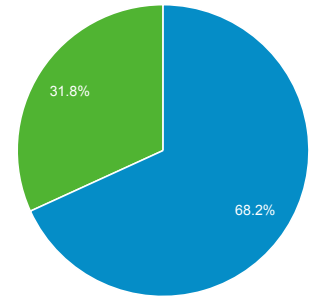

## Audience Overview

All Users  
100.00% Sessions

Dec 1, 2017 - Dec 31, 2017

### Overview

■ New Visitor ■ Returning Visitor

Language	Sessions	% Sessions
1. it	35	31.82%
2. it-it	35	31.82%
3. en-us	15	13.64%
4. de	3	2.73%
5. en-gb	3	2.73%
6. hr	3	2.73%
7. nl	2	1.82%
8. (not set)	1	0.91%
9. cs-cz	1	0.91%
10. de-de	1	0.91%