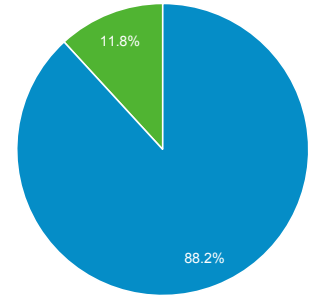

Audience Overview

Feb 1, 2018 - Feb 28, 2018

All Users
100.00% Users

Overview

Users 312	New Users 291	Sessions 373
Number of Sessions per User 1.20	Pageviews 832	Pages / Session 2.23
Avg. Session Duration 00:01:37	Bounce Rate 63.27%	

New Visitor Returning Visitor

Language	Users	% Users
1. it-it	198	63.46%
2. it	65	20.83%
3. en-us	28	8.97%
4. en-gb	4	1.28%
5. es	2	0.64%
6. es-es	2	0.64%
7. ru	2	0.64%
8. ar-sa	1	0.32%
9. de	1	0.32%
10. de-de	1	0.32%