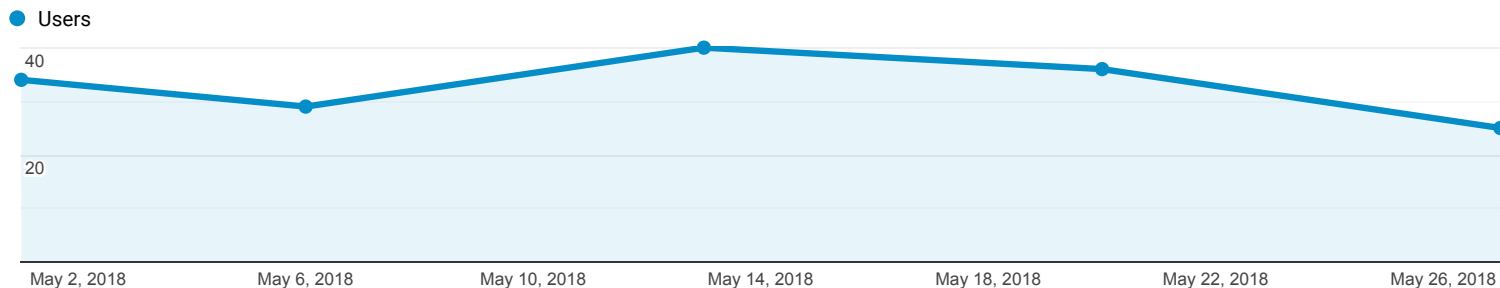

Audience Overview

All Users
100.00% Users

May 1, 2018 - May 31, 2018

Overview

■ New Visitor ■ Returning Visitor

Language	Users	% Users
1. it-it	55	35.03%
2. en-us	36	22.93%
3. es-es	9	5.73%
4. it	9	5.73%
5. en-gb	7	4.46%
6. fr-fr	7	4.46%
7. de-de	6	3.82%
8. de	3	1.91%
9. pl-pl	3	1.91%
10. es-419	2	1.27%