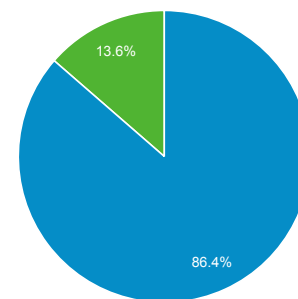

Audience Overview

All Users
100.00% Users

May 1, 2018 - May 31, 2018

Overview

■ New Visitor ■ Returning Visitor

Language	Users	% Users
1. it-it	55	35.03%
2. en-us	36	22.93%
3. es-es	9	5.73%
4. it	9	5.73%
5. en-gb	7	4.46%
6. fr-fr	7	4.46%
7. de-de	6	3.82%
8. de	3	1.91%
9. pl-pl	3	1.91%
10. es-419	2	1.27%